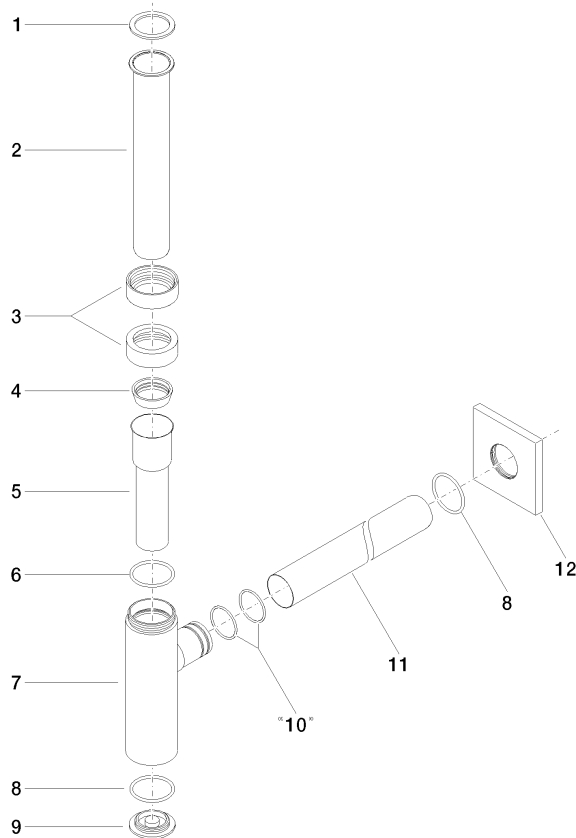

Siphon for basin 1 1/4" - Chrome

10 060 780

mm [inches]

10 060 780

Parts for other finishes can be found here: Brushed Platinum

Spare parts list

| No.  | Item Number        | Name    | Quantity used | Delivery time |
|--|--------------------|---------|---------------|---------------|
| 1  | 09 14 20 060 90    | seal    | 1             | 2             |
| 2  | 09 28 23 007-00    | pipe    | 1             | 10            |
| 3  | 09 23 30 022-00    | nut     | 2             | 10            |
| 4  | 09 14 03 015 90    | seal    | 1             | 2             |
| 5  | 09 28 23 019-00    | pipe    | 1             | 10            |
| 6  | 09 14 10 149 90    | seal    | 1             | 2             |
| 7  | 04 11 01 045 00-00 | casing  | 1             | -             |
| Spare part can no longer be ordered, please order the replacement item |                    |         |               |               |
| 8  | 09 14 10 148 90    | seal    | 2             | 2             |
| 9  | 09 21 02 004-00    | lid     | 1             | 10            |
| 10   | 09 14 10 112 90    | seal    | 2             | 2             |
| 11   | 09 28 23 018-00    | pipe    | 1             | 10            |
| 12   | 09 27 78 021-00    | rosette | 1             | 10            |